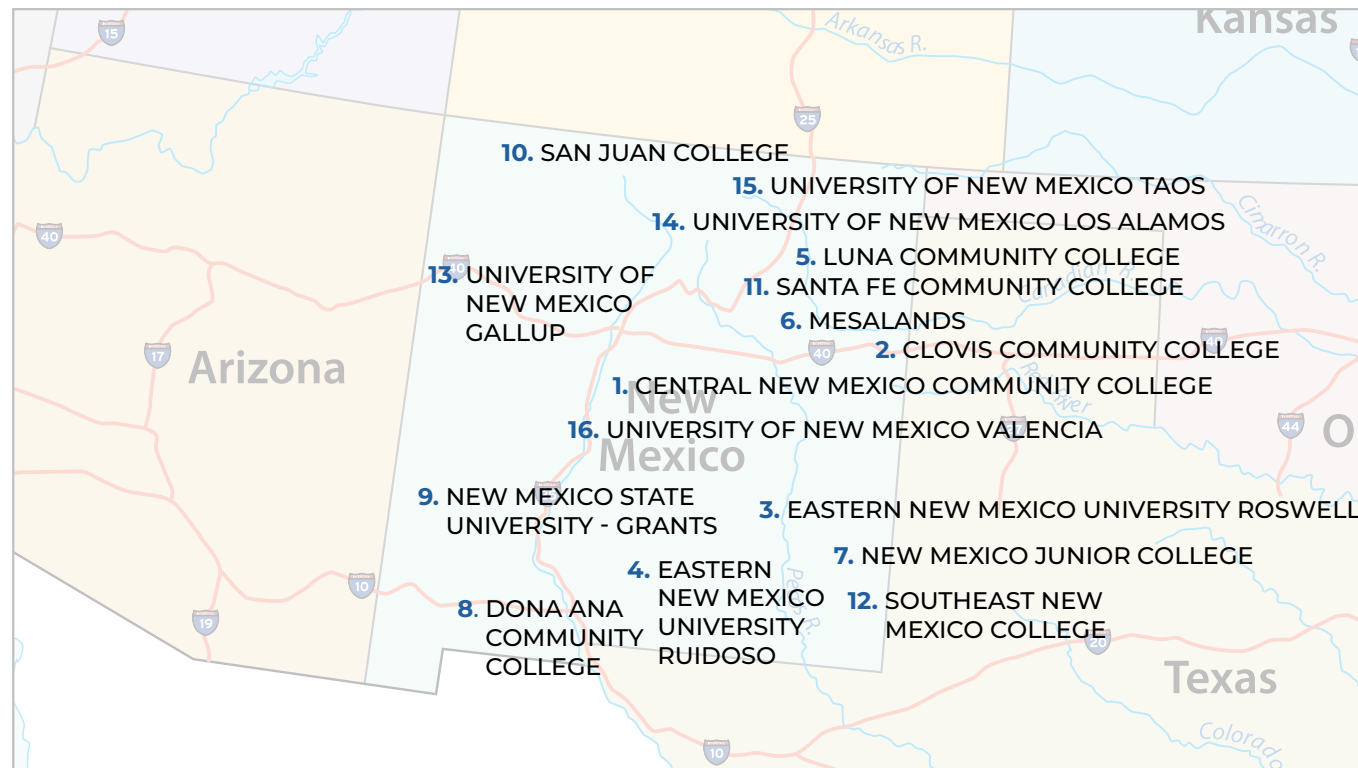

New Mexican Students are New Mexico's next teachers – Pathways and Supports for Bilingual and Native Youth

Use this guide to learn more about all New Mexico has to offer, including educational programs ranging from certificates and associate degrees to bachelor's and doctoral degrees, and find out about supports, funding, and licensure for the next generation of our own bilingual and Indigenous educators.

Use the video links below to walk through two documents created to support New Mexican students interested in becoming educators. The pathways include links to participating two-year and four-year colleges, describe the types of supports available to students, and highlight scholarships either offered by a university directly or to any qualifying applicant, regardless of their school choice.

VIDEO LINKS

ENGLISH

SPANISH

NAVAJO

Education Program Websites	Supports	Institution Specific Scholarships
<p>1. Central New Mexico Community College</p>	<p>Academic advisement Advisement for BIPOC students</p> <p>Early Childhood Education Multicultural Education</p>	<p>Scholarship Opportunities</p>
<p>2. Clovis Community College</p>	<p>Academic Advising Academic Coaching and Support</p>	
<p>3. Eastern New Mexico University Roswell</p>	<p>Diversity, Equity, and Inclusion Committee</p> <p>Undocumented Students and Financial Aid Educación de adultos</p>	
<p>4. Eastern New Mexico University Ruidoso Certificate</p> <p>Associate Degree: Elementary/SPED</p> <p>Associate Degree: Secondary</p> <p>Associate Degree: Early Childhood</p>	<p>Success Emporium</p> <p>Technology Support</p> <p>Student activities and clubs</p>	<p>Scholarship Opportunities</p>
<p>5. Luna Community College Certificate</p> <p>Associate Degree: Teacher Education</p> <p>Associate Degree: Early Childhood</p>	<p>Student success center</p> <p>Luna Strong</p>	